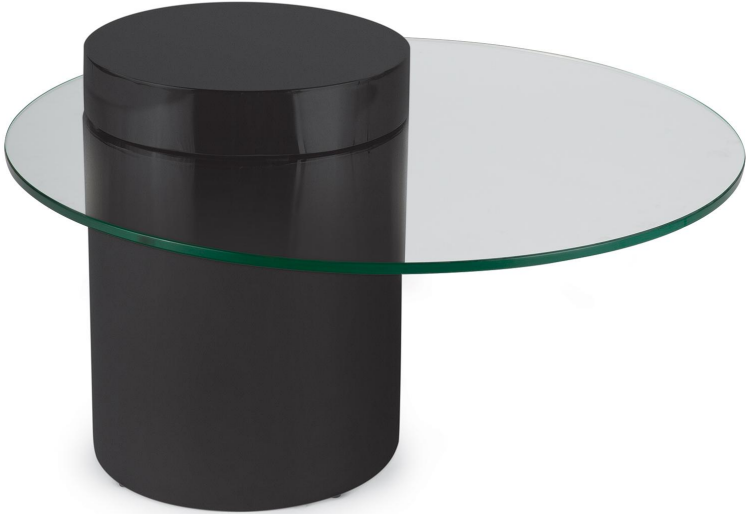

REGINA ANDREW

DETROIT

SPECIFICATION SHEET

Odette Coffee Table (Black) - 2 cartons
30-1092BLK

HEIGHT	18
WIDTH	35.5
DEPTH	35.5
MATERIAL	Stainless Steel
FINISH	Black
NOTES	N/A
FREIGHT ONLY	Yes