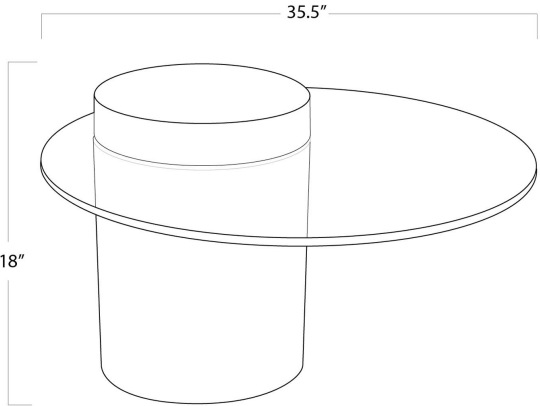

REGINA ANDREW

DETROIT

SPECIFICATION SHEET

Odette Coffee Table (Black) - 2 cartons
30-1092BLK

HEIGHT	18
WIDTH	35.5
DEPTH	35.5
MATERIAL	Stainless Steel
FINISH	Black
NOTES	N/A
FREIGHT ONLY	Yes