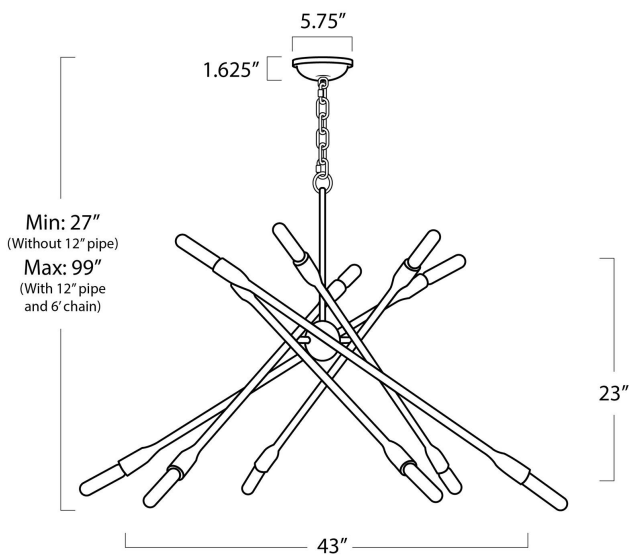

REGINA ANDREW

DETROIT

SPECIFICATION SHEET

Cobra Chandelier Large (Oil Rubbed Bronze) 16-1425ORB

HEIGHT	27
WIDTH	43
DEPTH	43
SHADE DIMS	N/A
SHADE COLOR	N/A
BULB QTY	12
BULB TYPE	T Type Medium Base (E26)
SOCKET	E26 Keyless
WATTAGE	40 Watt Max
WIRING TYPE	Hard Wire
MATERIAL	Steel
FINISH	Oil Rubbed Bronze
NOTES	N/A
FREIGHT ONLY	No