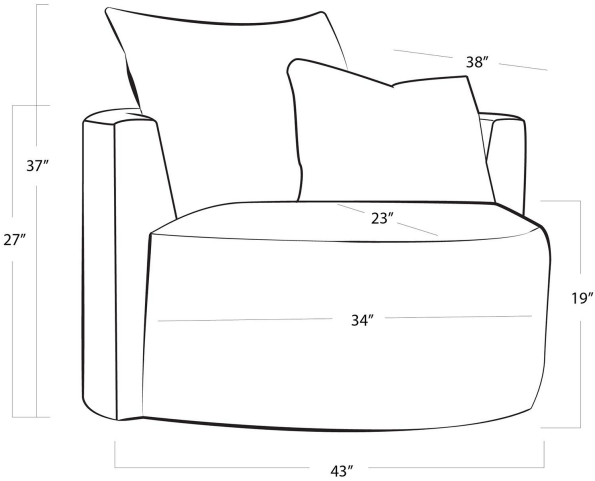

REGINA ANDREW

DETROIT

SPECIFICATION SHEET

Julep Swivel Chair (Pearl)
32-1218

HEIGHT	37
WIDTH	43
DEPTH	38
SEAT HEIGHT	19
SEAT DEPTH	23
ARM HEIGHT	27
NOTES	N/A
FREIGHT ONLY	No