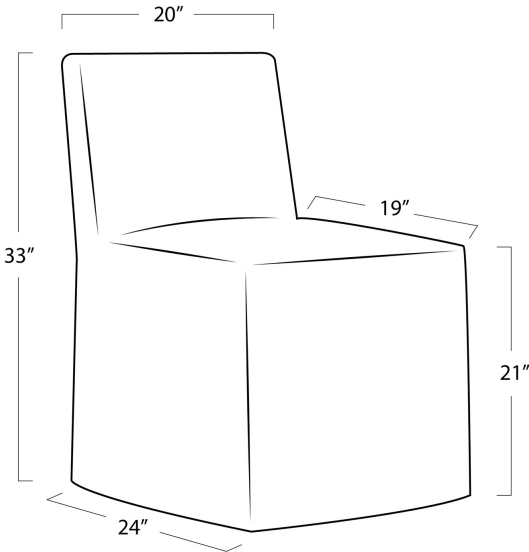

REGINA ANDREW

DETROIT

SPECIFICATION SHEET

Olsen Armless Slip Dining Chair (Sea Salt)
32-1205WT

HEIGHT	33
WIDTH	20
DEPTH	24
SEAT HEIGHT	21
SEAT DEPTH	19
ARM HEIGHT	N/A
NOTES	N/A
FREIGHT ONLY	Yes