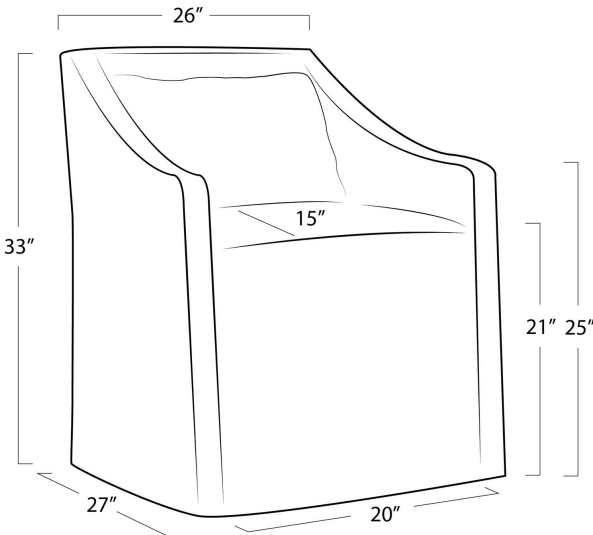

## SPECIFICATION SHEET

Olsen Arm Slip Dining Chair (Sea Salt)  
32-1216WT

<b>HEIGHT</b>	33
<b>WIDTH</b>	26
<b>DEPTH</b>	27
<b>SEAT HEIGHT</b>	21
<b>SEAT DEPTH</b>	15
<b>ARM HEIGHT</b>	25
<b>NOTES</b>	N/A
<b>FREIGHT ONLY</b>	No