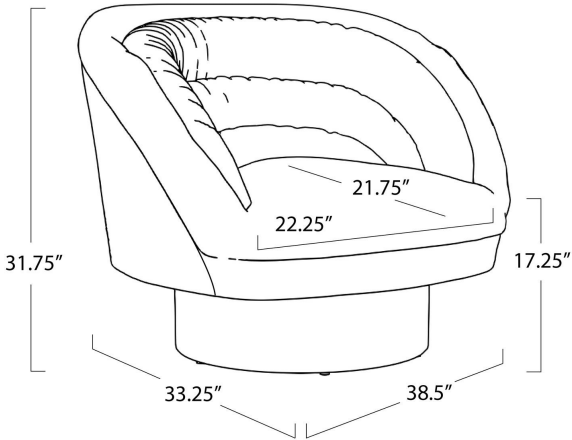

REGINA ANDREW

DETROIT

SPECIFICATION SHEET

Gigi Chair (Boucle Faux Wool)
32-1221

HEIGHT	31.75
WIDTH	38.5
DEPTH	33.25
SEAT HEIGHT	17.25
SEAT DEPTH	21.75
ARM HEIGHT	N/A
NOTES	N/A
FREIGHT ONLY	Yes