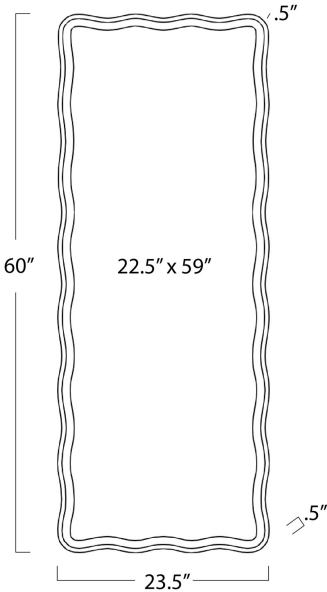

REGINA ANDREW

DETROIT

SPECIFICATION SHEET

Candice Dressing Room Mirror
21-1169

HEIGHT	60
WIDTH	23.5
DEPTH	0.5
INNER MIRROR DIM	22.5 x 59
FRAME WIDTH	.5
NOTES	N/A
FREIGHT ONLY	Yes