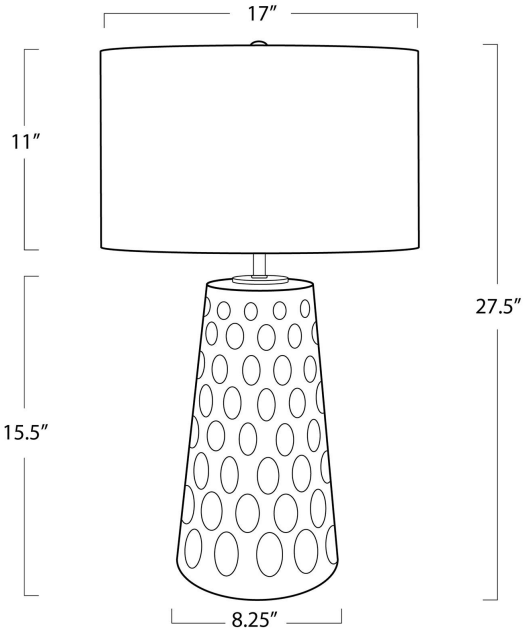

REGINA ANDREW

DETROIT

SPECIFICATION SHEET

Kelvin Ceramic Table Lamp (Terra Cotta)
13-1641TC

HEIGHT	27.5
WIDTH	17
DEPTH	17
SHADE DIMS	17 x 17 x 11
SHADE COLOR	Natural Linen
BULB QTY	1
BULB TYPE	A Type Medium Base (E26)
SOCKET	E26 3-Way Cast Turn Knob
WATTAGE	3-Way 150 Watt Max
WIRING TYPE	Standard
MATERIAL	Ceramic
FINISH	Brown
NOTES	8 ft of cord.
FREIGHT ONLY	No