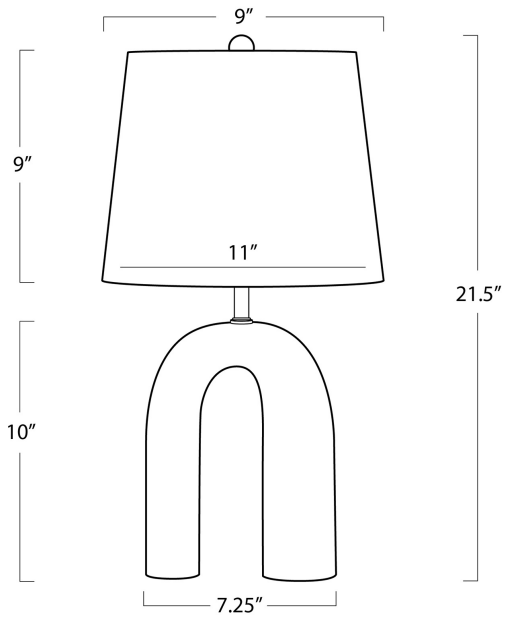

REGINA ANDREW

DETROIT

SPECIFICATION SHEET

Slinkly Marble Table Lamp 13-1629

HEIGHT	21.5
WIDTH	11
DEPTH	11
SHADE DIMS	9 x 11 x 9
SHADE COLOR	Natural Linen
BULB QTY	1
BULB TYPE	A Type Medium Base (E26)
SOCKET	E26 3-Way Cast Turn Knob
WATTAGE	3-Way 150 Watt Max
WIRING TYPE	Standard
MATERIAL	Marble
FINISH	White
NOTES	8 ft of cord.
FREIGHT ONLY	No