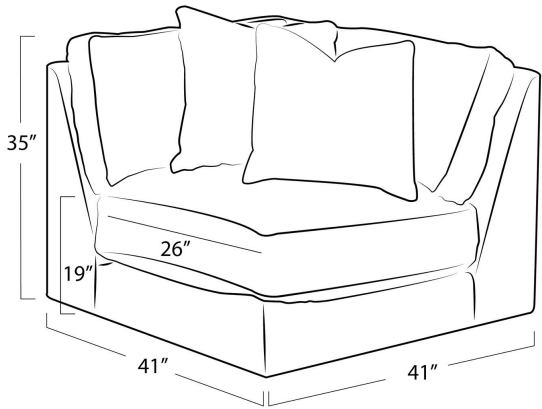

REGINA ANDREW

DETROIT

SPECIFICATION SHEET

Liv Sectional Corner Piece (Dove)
32-1223-CRN

HEIGHT	35
WIDTH	41
DEPTH	41
SEAT HEIGHT	19
SEAT DEPTH	26
ARM HEIGHT	25
NOTES	N/A
FREIGHT ONLY	Yes