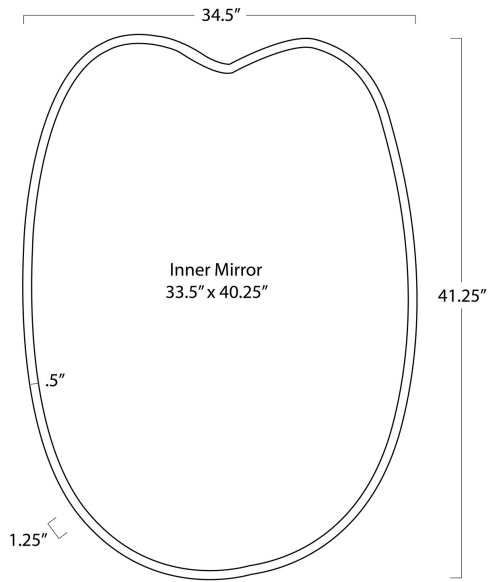

REGINA ANDREW

DETROIT

SPECIFICATION SHEET

Mela Metal Mirror (Natural Brass)
21-1174NB

HEIGHT	41.25
WIDTH	34.5
DEPTH	1.25
INNER MIRROR DIM	33.5 x 40.25
FRAME WIDTH	.5
NOTES	N/A
FREIGHT ONLY	No