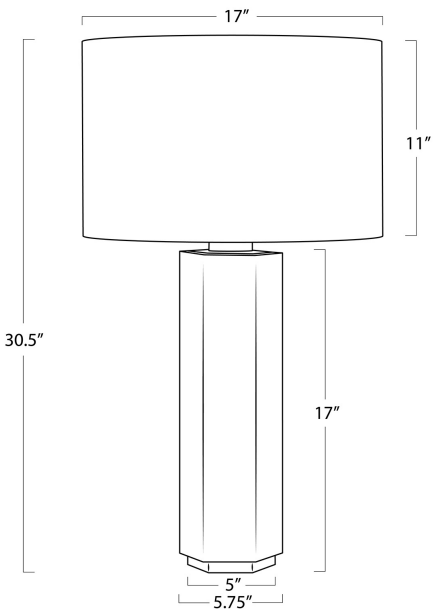

REGINA ANDREW

DETROIT

SPECIFICATION SHEET

Nico Marble Table Lamp 13-1677

HEIGHT	30.5
WIDTH	17
DEPTH	17
SHADE DIMS	17 x 17 x 11
SHADE COLOR	Natural Linen
BULB QTY	1
BULB TYPE	A Type Medium Base (E26)
SOCKET	E26 Cast Dimmer
WATTAGE	3-Way 150 Watt Max
WIRING TYPE	Standard
MATERIAL	Marble
FINISH	Brown
NOTES	8 ft of cord.
FREIGHT ONLY	No