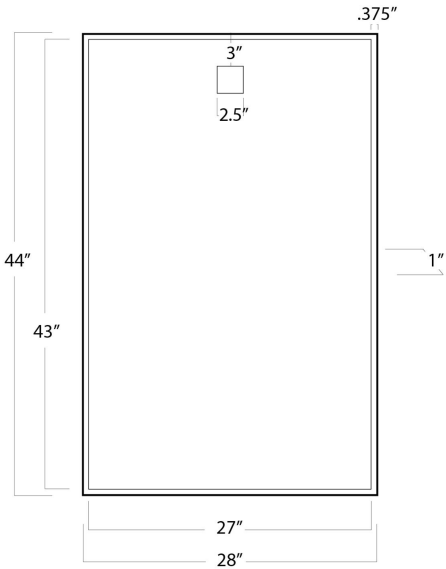

## SPECIFICATION SHEET

Hanging Rectangle Mirror (Natural Brass)  
21-1046NB

<b>HEIGHT</b>	44
<b>WIDTH</b>	28
<b>DEPTH</b>	1
<b>INNER MIRROR DIM</b>	43W x 27H
<b>FRAME WIDTH</b>	.375
<b>NOTES</b>	Mirror can only be displayed vertical
<b>FREIGHT ONLY</b>	No