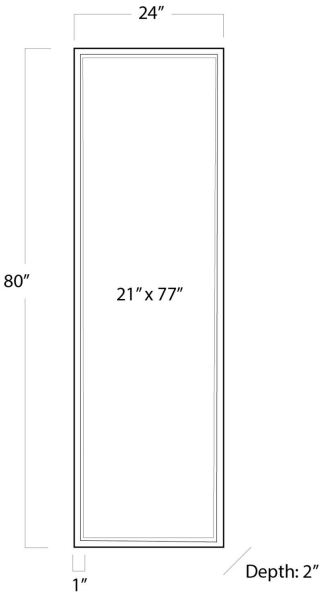

REGINA ANDREW

DETROIT

SPECIFICATION SHEET

Dressing Room Mirror (Steel)
21-1048STL

HEIGHT	80
WIDTH	24
DEPTH	2
INNER MIRROR DIM	21 W x 77 H
FRAME WIDTH	1
NOTES	Mirror can only be displayed vertical
FREIGHT ONLY	Yes