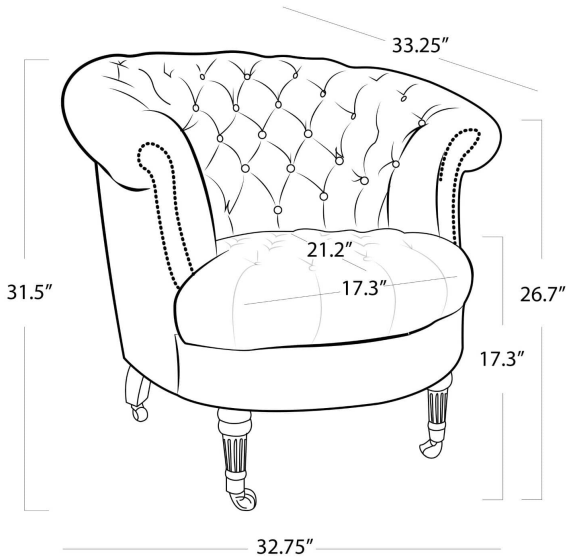

REGINA ANDREW

DETROIT

SPECIFICATION SHEET

Felicity Velvet Chair (Charcoal)
32-1032

HEIGHT	31.5
WIDTH	32.75
DEPTH	33.25
SEAT HEIGHT	17.3
SEAT DEPTH	21.2
ARM HEIGHT	26.7
NOTES	N/A
FREIGHT ONLY	Yes