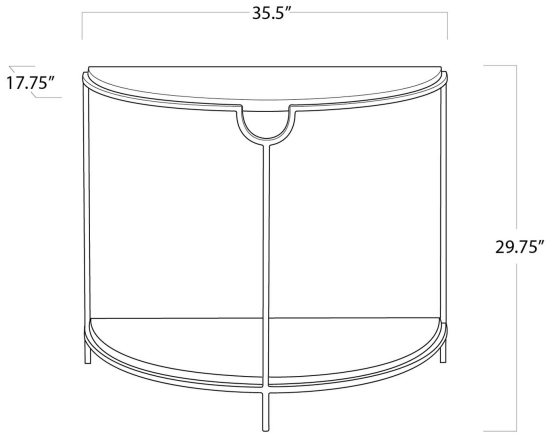

## SPECIFICATION SHEET

Vogue Shagreen Demilune Console (Ivory Grey and Brass)  
30-1038IV

<b>HEIGHT</b>	29.75
<b>WIDTH</b>	35.5
<b>DEPTH</b>	17.75
<b>MATERIAL</b>	Resin
<b>FINISH</b>	Ivory
<b>NOTES</b>	N/A
<b>FREIGHT ONLY</b>	Yes