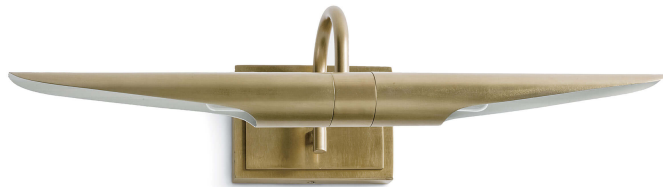

# REGINA ANDREW

DETROIT

### Redford Picture Light Small (Natural Brass) 15-1047NB

 **WARNING** For California Residents - [Prop 65](#)

<b>HEIGHT</b>	6
<b>WIDTH</b>	22
<b>DEPTH</b>	8
<b>SHADE DIMS</b>	N/A
<b>SHADE COLOR</b>	N/A
<b>BULB QTY</b>	2
<b>BULB TYPE</b>	B Type Candelabra Base (E12)
<b>SOCKET</b>	E12 Candelabra w Line Switch
<b>WATTAGE</b>	25 Watt Max
<b>WIRING TYPE</b>	Hard Wire or Pinup
<b>BACKPLATE</b>	6.5 x 4
<b>JUNCTION BOX</b>	6.5 in from top, 1.5 in from bottom, 11.625 in from side
<b>MATERIAL</b>	Steel
<b>FINISH</b>	Natural Brass
<b>NOTES</b>	15 ft of cord
<b>FREIGHT ONLY</b>	No