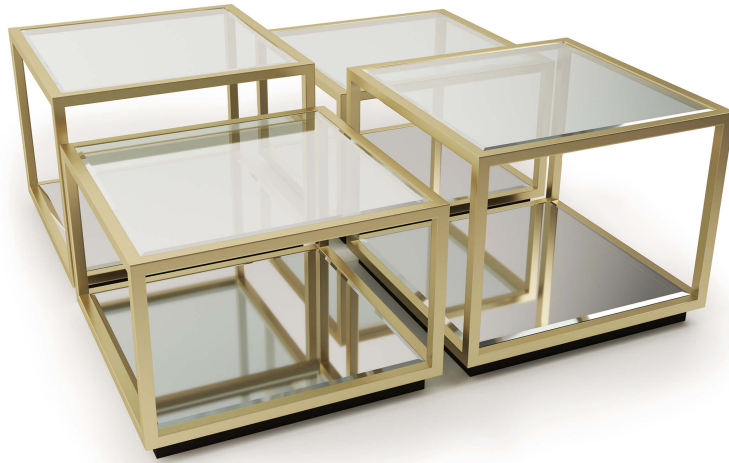

REGINA ANDREW

DETROIT

SPECIFICATION SHEET

Noel Coffee Table (Natural Brass) - 4 Pieces
30-1087

 **WARNING** For California Residents - [Prop 65](#)

HEIGHT	17
WIDTH	39.5
DEPTH	39.5
MATERIAL	Stainless Steel
FINISH	Natural Brass
NOTES	N/A
FREIGHT ONLY	Yes