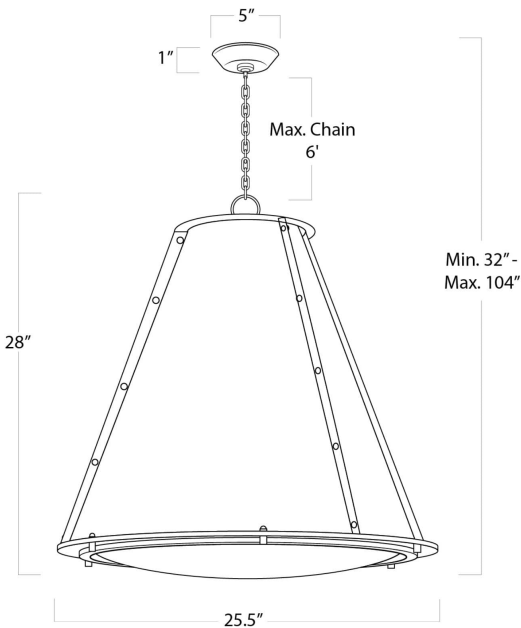

REGINA ANDREW

DETROIT

SPECIFICATION SHEET

French Maid Chandelier Large 16-1191WT

HEIGHT	32
WIDTH	25.5
DEPTH	25.5
SHADE DIMS	N/A
SHADE COLOR	N/A
BULB QTY	N/A
BULB TYPE	A Type Medium Base (E26)
SOCKET	E26 Keyless
WATTAGE	100 Watt Max
WIRING TYPE	Hard Wire
MATERIAL	Steel
FINISH	White
NOTES	10 ft of cord and 6 ft of chain
FREIGHT ONLY	Yes