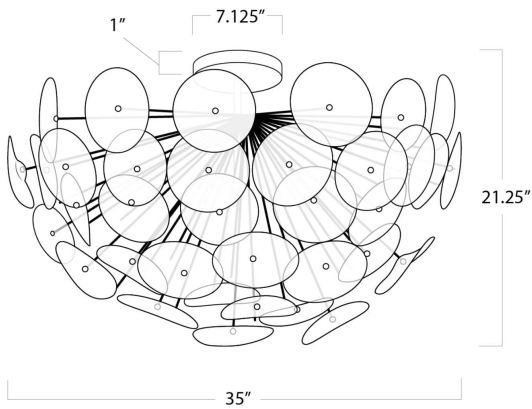

REGINA ANDREW

DETROIT

SPECIFICATION SHEET

Poppy Glass Semi Flush Mount (Clear)
16-1232CLR

HEIGHT	21.25
WIDTH	35
DEPTH	35
SHADE DIMS	N/A
SHADE COLOR	N/A
BULB QTY	5
BULB TYPE	B Type Candelabra Base (E12)
SOCKET	E12 Candelabra
WATTAGE	60 Watt Max
WIRING TYPE	Hard Wire
MATERIAL	Steel
FINISH	Natural Brass
NOTES	Full Assembly Required
FREIGHT ONLY	No